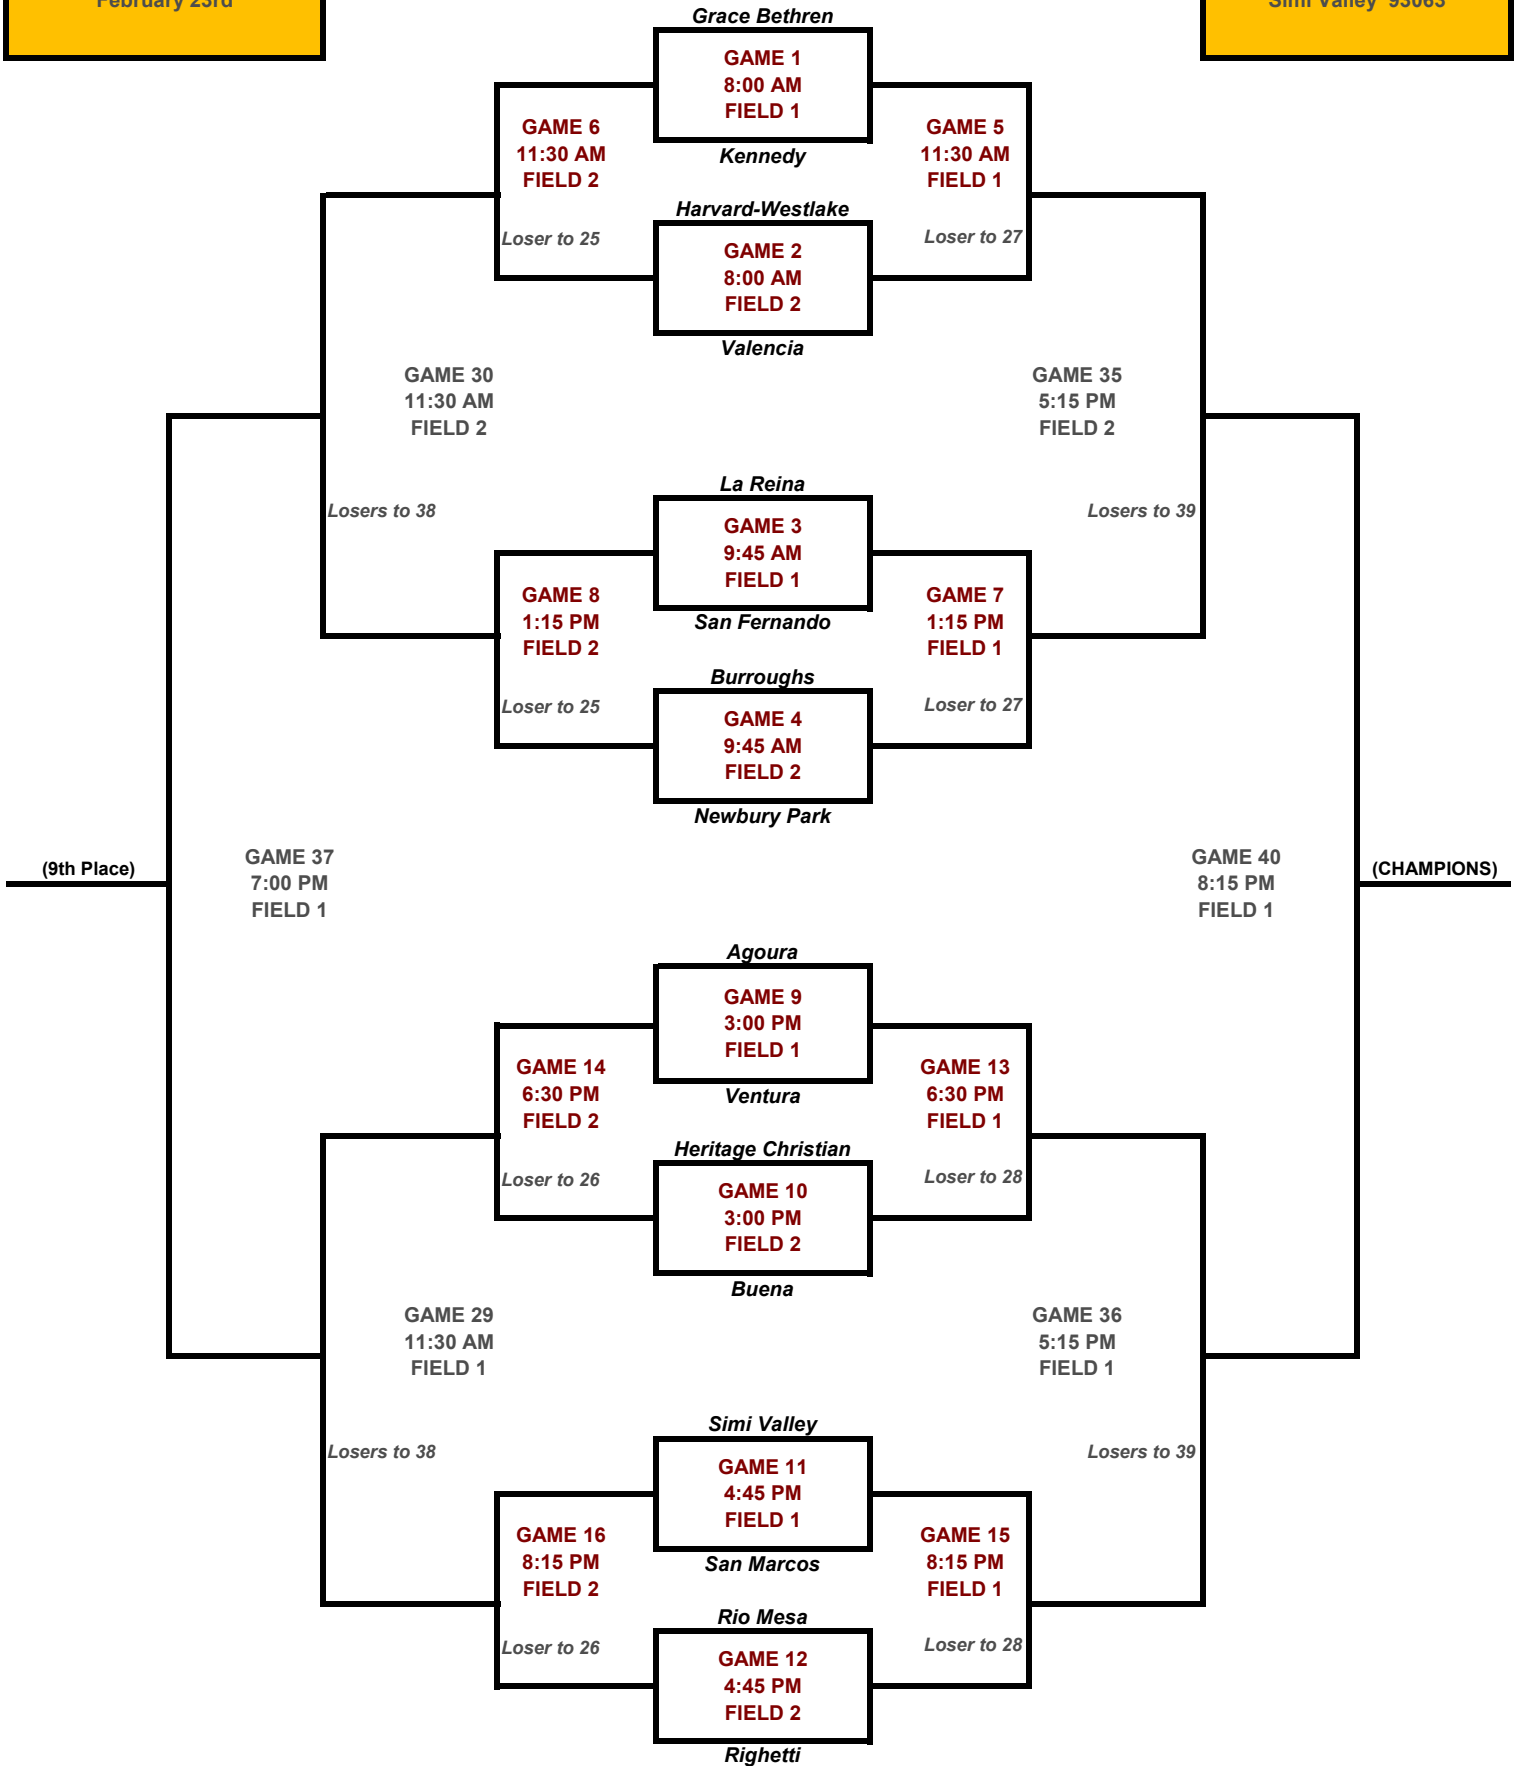

Games 1 thru 16
February 16th

Games 25 thru 40
February 23rd

43rd Annual Suzanne Manlet Softball Tournament

February 16th and February 23rd
(Rain Make-Up: March 2nd, 2019)

Rancho Santa Susana
Community Park

5005 E Los Angeles Ave.,
Simi Valley 93063

www.pioneersoftball.org

Games 1 thru 16
February 16th

Games 25 thru 40
February 23rd

43rd Annual Suzanne Manlet Softball Tournament

February 16th and February 23rd
(Rain Make-Up: March 2nd, 2019)

All games played at:

Rancho Santa Susana
Community Park

5005 E Los Angeles Ave.,
Simi Valley 93063